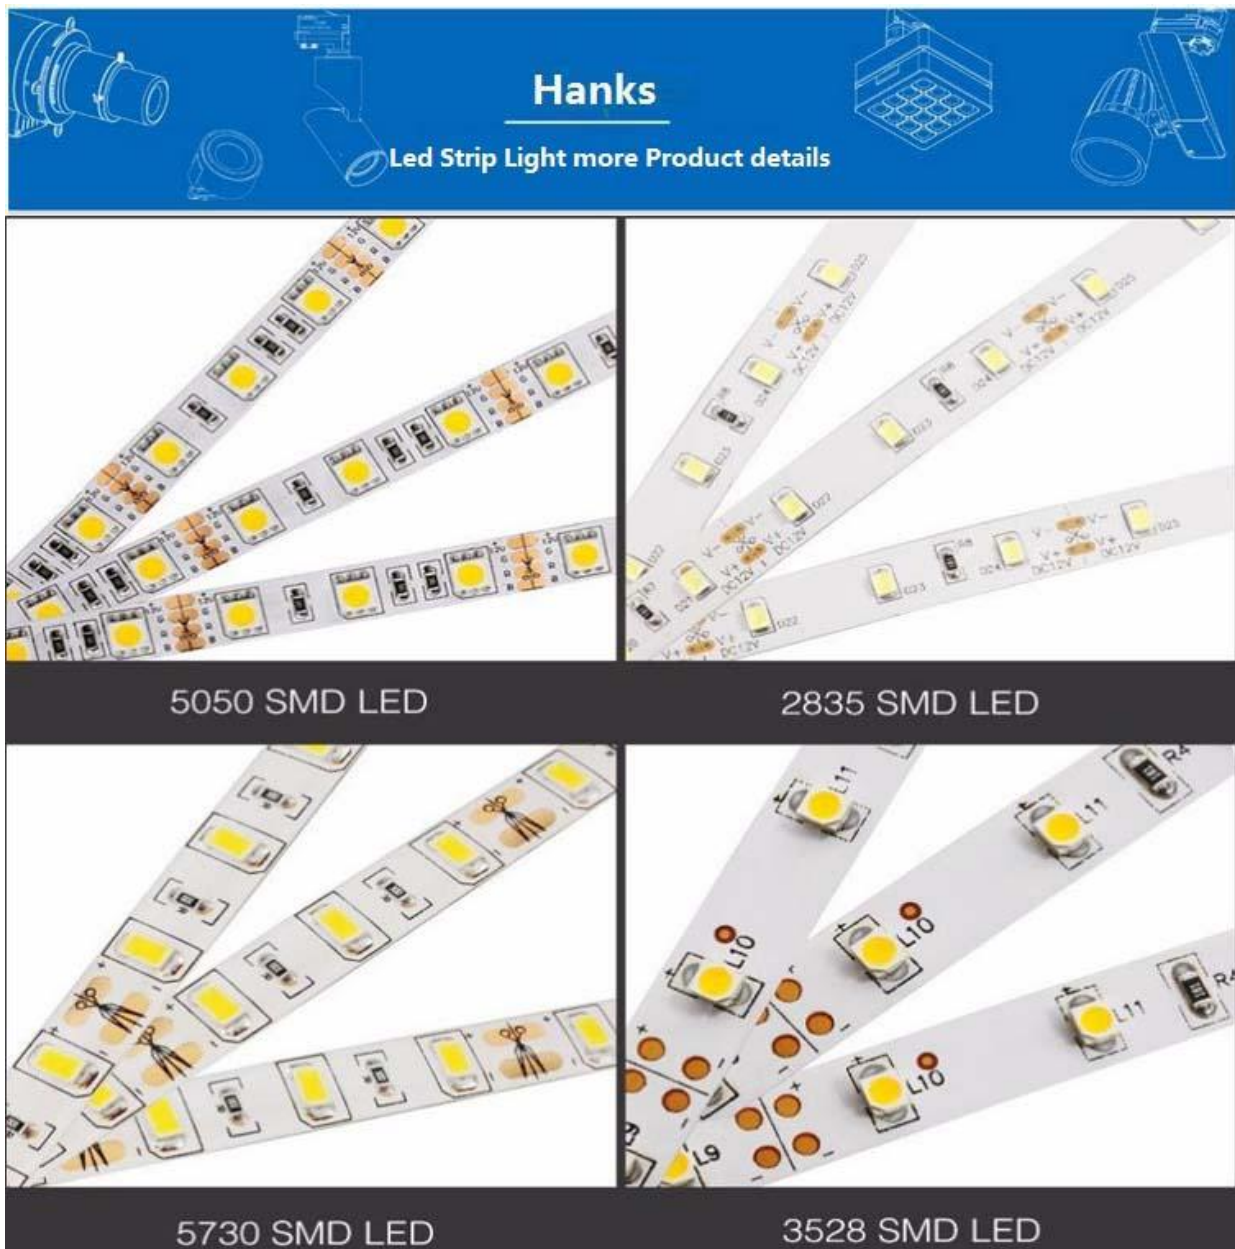

We could provide customized led strips for customer. How many leds per meter, which size smd led, waterproof or non-waterproof, all are available.

Are you confused about waterproof or non-waterproof, please check below IR ranking.

IP ranking:

IP20 Non-waterproof

IP67 Waterproof A: silicon glue + "u" PC tube

IP65 Waterproof B: Silicon tube (removeable)

IP65 Waterproof C: Dropping silicone glue

IP68 Waterproof D: Silicon gel injected

We are professional led strip manufacturer, waiting for your inquiry!