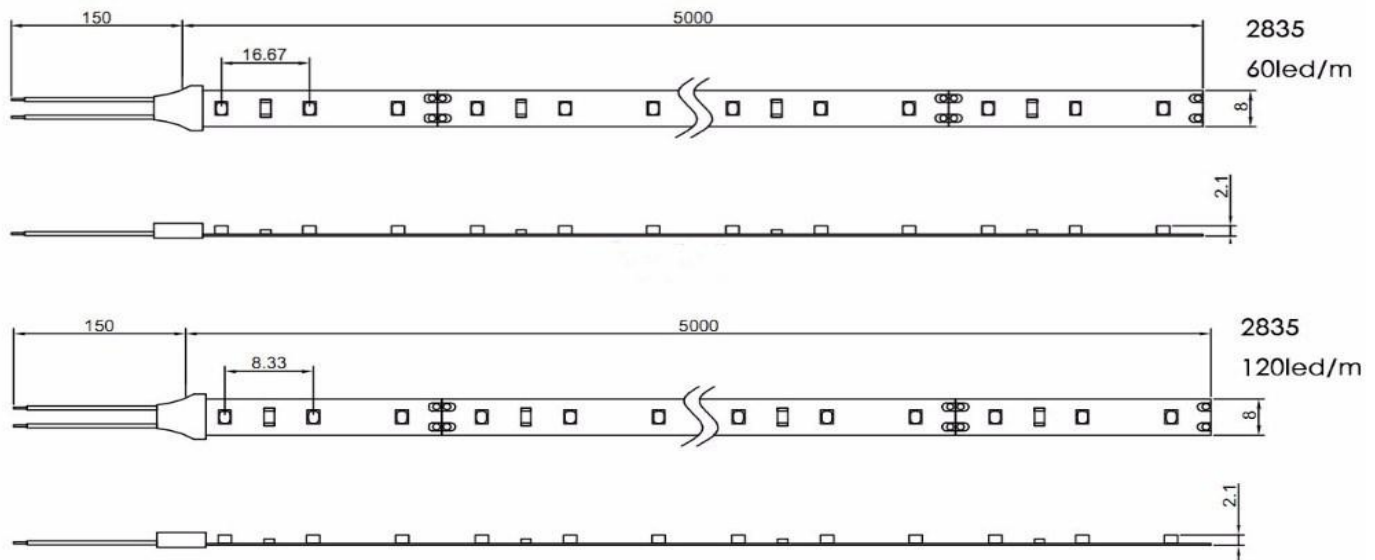

Dongguan Zhiding Electronics Technology Co., LTD

No. 8, Yinling Industry Zone, Xiaqiao, Dongcheng District,

Dongguan, Guangdong, China

Tel:86-0769-22665151 Fax:86-0769-22665155 Contact: Elsa Xiao Email: sales@zhidingled.com

Led strip lighting flexible 2835 led

Professional led strip manufacturer High CRI Ra80 Ra90 Super Bright 60led 2835 led strip.

LED Type: 2835 SMD LED

LED Quantity: 300LEDs/5 Meter(60 leds/Meter)

Power Consumption: 30W /5 Meter

Protection Rate: non-waterproof

Beam Angle:120°

Viewing Angle: adjustable by mounting position

Working Input Voltage: DC 12V

Working Current: 2.5A /5 Meter

Working Temperature: -20° to 50°

Drive Mode: Constant Voltage

Ra: >80

Is Dimmable: Yes(dimmer required)

Is Trimmable: Yes(cutttable every three LEDs)

Emit Color: white /warm white

Different lights changing modes: Flash, Strobe, Fade, and Smooth

Size: L500cm (5M) x W0.8cm x T0.25cm

package: 5 Meters / Reel